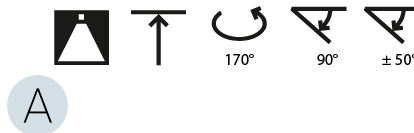

GENERAL

Series: Sign Diva Dancer
Subseries: Sign Diva Dancer
Brand: Prolicht
Division: Architectural
Mounting Type: Suspension
Mounting Location: Ceiling
Subcategory: Pendant

PHYSICAL

Shape: Round
Diameter (mm): 200
Diameter (in): 7 7/8
Height (mm): 1620
Height (in): 63 3/4
Light Distribution: Adjustable / Direct
Weight (kg): 3
Weight (lbs): 6.6
Diffuser: PMMA - Opal / Micro-Prism / Sparkling Secret / Vintage Industrial
Fixture Finish: SSR / BKV / CWI / CRY / HAB / UFT / ITA / RUA / FTG / MYG / LOD / PUS / FRO / FUP / KIA / POP / BLS / SPG / MEY / GOH / GUM / CHC / COM / ABZ / JAG / OBR / MOS / ROR
Fixture Material: Extruded Aluminum / Steel

ELECTRICAL

Lamp Type: LED (Zhaga Standard)
Input Wattage (W): 12.1
Total Output Wattage (W): 11
Dimming: Tri-Mode (Non-Dimming and Phase Dimming (120Vac only) and 0-10V Dimming)
Driver Included: Yes
Driver Location: Integrated
Driver Type: Constant Current - Universal
Driver Class: Class 2
Input Voltage (V): 120 - 277
Constant Current (MA): 350

LED

Color Temperature (°K): 2700 / 3000 / 3500 / 4000
Max. Delivered Lumen (lm): 836 / 895 / 903 / 921
Nominal Lumen (lm): 1280 / 1370 / 1382 / 1410
CRI: >90 CRI
Lamp Life (hrs): 50000

OPTICAL

Adjustability: Rotational Canopy 170°; Tilting Canopy ±50°; Tilting Head ±90°

RATINGS AND CERTIFICATIONS

Certified By: Certified for North American Standards
IP rating: IP20