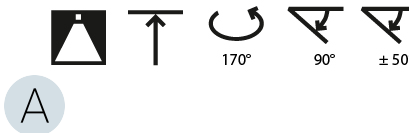

GENERAL

Series: Sign Diva Dancer
Subseries: Sign Diva Dancer
Brand: Prolicht
Division: Architectural
Mounting Type: Suspension
Mounting Location: Ceiling
Subcategory: Pendant

PHYSICAL

Shape: Round
Diameter (mm): 1100
Diameter (in): 43 ⁵/₁₆
Height (mm): 1620
Height (in): 63 ³/₄
Light Distribution: Adjustable / Direct
Weight (kg): 16
Weight (lbs): 35.2
Diffuser: PMMA - Opal / Micro-Prism / Sparkling Secret / Vintage Industrial
Fixture Finish: SSR / BKV / CWI / CRY / HAB / UFT / ITA / RUA / FTG / MYG / LOD / PUS / FRO / FUP / KIA / POP / BLS / SPG / MEY / GOH / GUM / CHC / COM / ABZ / JAG / OBR / MOS / ROR
Fixture Material: Extruded Aluminum / Steel

ELECTRICAL

Lamp Type: LED (Zhaga Standard)
Input Wattage (W): 169.4
Total Output Wattage (W): 135
Dimming: Tri-Mode (Non-Dimming and Phase Dimming (120Vac only) and 0-10V Dimming)
Driver Included: Yes
Driver Location: Integrated
Driver Type: Constant Current - Universal
Driver Class: Class 2
Input Voltage (V): 120 - 277
Constant Current (MA): 600

LED

Color Temperature (°K): 3000 / 3500 / 4000
Max. Delivered Lumen (lm): 19520 / 19933 / 20340
CRI: >90 CRI
Lamp Life (hrs): 50000

OPTICAL

Adjustability: Rotational Canopy 170°; Tilting Canopy ±50°; Tilting Head ±90°

RATINGS AND CERTIFICATIONS

Certified By: Certified for North American Standards
IP rating: IP20